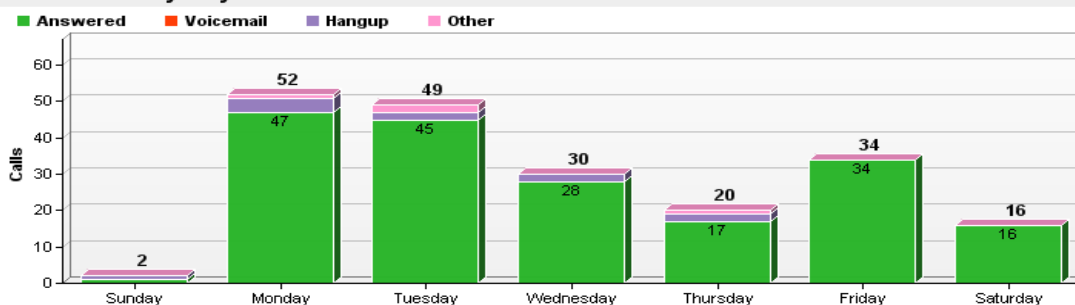

Reports Delivered to You Monthly

Calls Summary

01 Dec 2008 - 31 Dec 2008

All Groups All Campaigns

[Print](#) [Email](#)

Total Calls	203	Avg Duration	00:03:10
Unique Leads	152	Max Duration	00:18:50
Unique Minutes	721	Total Duration	10:43:58
Most Good Calls at	9:00am	Avg # of Rings	3.6
Most Bad Calls at	12:00pm	Max # of Rings	7.0

Leads per Day

Call Status by Day of Week

Call Status per Hour

Reverse Look Up Provided on Every In Bound Call From Your Website

(people's names have been blocked for their protection)

610-434-3456 Rebecca Rebecca==== ====PA====10301	Circular Ave 610-459-4343	27 Dec 11:08 AM	00:02:11	ANSWER
610-434-3456 J Scott J Scott==== ====PA====10301	610-459-4343	27 Dec 09:57 AM	00:03:02	ANSWER
610-434-3456 Mark Mark==== ====PA====10301	W Chester Pike 610-459-4343	27 Dec 09:38 AM	00:04:03	ANSWER
610-434-3456 Andrew Andrew==== ====PA====10301	803 610-459-4343	26 Dec 03:39 PM	00:02:33	ANSWER
610-434-3456 Michael Michael==== ====PA====19319	472 610-459-4343	26 Dec 02:27 PM	00:01:19	ANSWER
Cell Phone PA 484-340-0343 ====PA====19320	610-459-4343	26 Dec 01:57 PM	00:02:46	ANSWER
Cell Phone PA 610-636-8482 ====PA====19004	610-459-4343	26 Dec 01:55 PM	00:01:44	ANSWER
Cell Phone DE 302-388-4570 ====DE====19720	610-459-4343	26 Dec 12:44 PM	00:04:46	ANSWER
302-7-3-3 Melissa Melissa==== ====PA====10301	Philadelphia Pike 610-459-4343	26 Dec 12:25 PM	00:01:30	ANSWER
302-7-3-3 Banks Banks==== ====PA====10301	2 610-459-4343	26 Dec 12:23 PM	00:00:38	ANSWER
610-434-3456 Baker Baker==== ====PA====19319	472 610-459-4343	26 Dec 12:13 PM	00:01:43	ANSWER