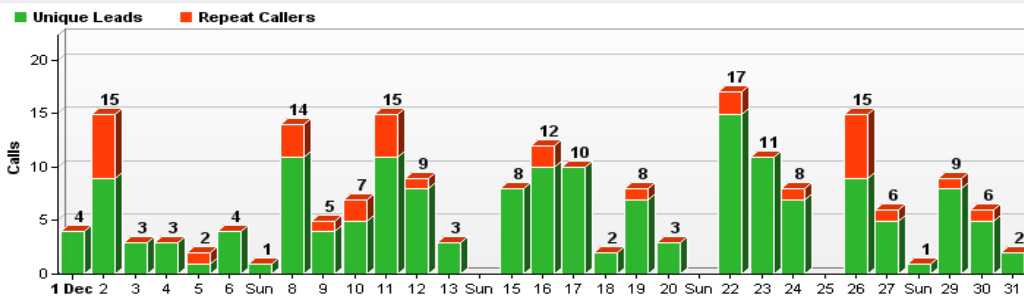

Reports Delivered to You Monthly

Calls Summary

01 Dec 2008 - 31 Dec 2008

All Groups All Campaigns

[Print](#) [Email](#)

Total Calls	203	Avg Duration	00:03:10
Unique Leads	152	Max Duration	00:18:50
Unique Minutes	721	Total Duration	10:43:58
Most Good Calls at	9:00am	Avg # of Rings	3.6
Most Bad Calls at	12:00pm	Max # of Rings	7.0

Leads per Day

Call Status by Day of Week

Call Status per Hour

Reverse Look Up Provided on Every In Bound Call From Your Website

(people's names have been blocked for their protection)

610-434-3456 Rebecca Rebecca==== ====PA====10301	Circular Ave 610-459-4343	27 Dec 11:08 AM	00:02:11	ANSWER
610-434-3456 J Scott J Scott==== ====PA====10301	610-459-4343	27 Dec 09:57 AM	00:03:02	ANSWER
610-434-3456 Mark Mark==== ====PA====10301	W Chester Pike 610-459-4343	27 Dec 09:38 AM	00:04:03	ANSWER
610-434-3456 Andrew Andrew==== ====PA====10301	803 610-459-4343	26 Dec 03:39 PM	00:02:33	ANSWER
610-434-3456 Michael Michael==== ====PA====19319	472 610-459-4343	26 Dec 02:27 PM	00:01:19	ANSWER
Cell Phone PA 484-340-0343 ====PA====19320	610-459-4343	26 Dec 01:57 PM	00:02:46	ANSWER
Cell Phone PA 610-636-8482 ====PA====19004	610-459-4343	26 Dec 01:55 PM	00:01:44	ANSWER
Cell Phone DE 302-388-4570 ====DE====19720	610-459-4343	26 Dec 12:44 PM	00:04:46	ANSWER
302-7-3-3 Melissa Melissa==== ====PA====10301	Philadelphia Pike 610-459-4343	26 Dec 12:25 PM	00:01:30	ANSWER
302-7-3-3 Banks Banks==== ====PA====10301	2 610-459-4343	26 Dec 12:23 PM	00:00:38	ANSWER
610-434-3456 Baker Baker==== ====PA====19319	472 610-459-4343	26 Dec 12:13 PM	00:01:43	ANSWER