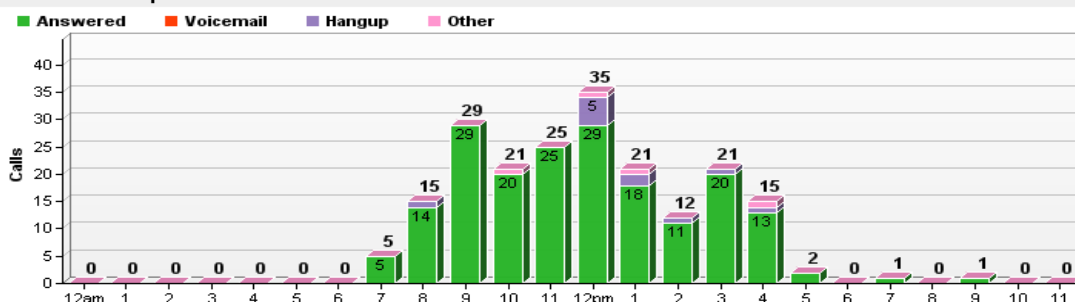

Reports Delivered to You Monthly

Calls Summary

01 Dec 2008 - 31 Dec 2008

All Groups All Campaigns

[Print](#) [Email](#)

Total Calls	203	Avg Duration	00:03:10
Unique Leads	152	Max Duration	00:18:50
Unique Minutes	721	Total Duration	10:43:58
Most Good Calls at	9:00am	Avg # of Rings	3.6
Most Bad Calls at	12:00pm	Max # of Rings	7.0

Leads per Day

Call Status by Day of Week

Call Status per Hour

Reverse Look Up Provided on Every In Bound Call From Your Website

(people's names have been blocked for their protection)

610-434-3456 Rebecca Rebecca==== ====PA====10301	Circular Ave 610-459-4343	27 Dec 11:08 AM	00:02:11	ANSWER
610-434-3456 J Scott J Scott==== ====PA====10301	610-459-4343	27 Dec 09:57 AM	00:03:02	ANSWER
610-434-3456 Mark Mark==== ====PA====10301	W Chester Pike 610-459-4343	27 Dec 09:38 AM	00:04:03	ANSWER
610-434-3456 Andrew Andrew==== ====PA====10301	803 610-459-4343	26 Dec 03:39 PM	00:02:33	ANSWER
610-434-3456 Michael Michael==== ====PA====19319	472 610-459-4343	26 Dec 02:27 PM	00:01:19	ANSWER
Cell Phone PA 484-340-0343 ====PA====19320	610-459-4343	26 Dec 01:57 PM	00:02:46	ANSWER
Cell Phone PA 610-636-8482 ====PA====19004	610-459-4343	26 Dec 01:55 PM	00:01:44	ANSWER
Cell Phone DE 302-388-4570 ====DE====19720	610-459-4343	26 Dec 12:44 PM	00:04:46	ANSWER
302-7-3-3 Melissa Melissa==== ====PA====10301	Philadelphia Pike 610-459-4343	26 Dec 12:25 PM	00:01:30	ANSWER
302-7-3-3 Banks Banks==== ====PA====10301	2 610-459-4343	26 Dec 12:23 PM	00:00:38	ANSWER
610-434-3456 Baker Baker==== ====PA====19319	472 610-459-4343	26 Dec 12:13 PM	00:01:43	ANSWER